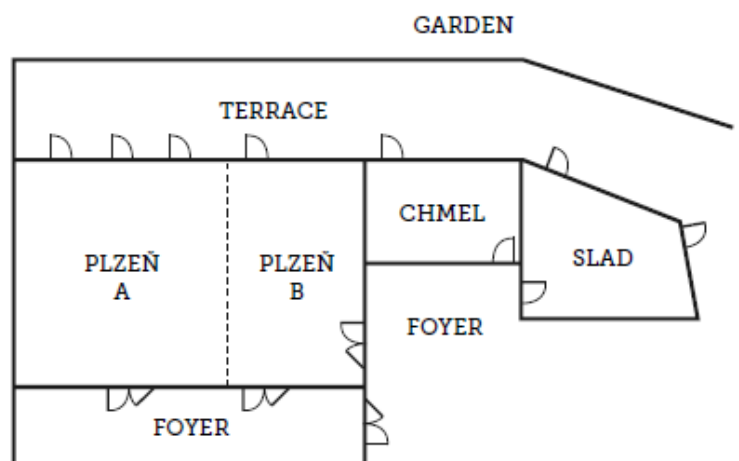

Capacity

Meeting room	Area (m ²)	Dimension in meters	Capacity						
			Banquet	Cocktail	Cabaret	Schoolroom	Theatre	U-Shape	Boardroom
PLZEŇ A+B	184.5	10.25 x 18.00	104	215	78	150	250	66	52
PLZEŇ A	110.3	10.25 x 10.76	81	130	42	70	125	42	28
PLZEŇ B	73.4	10.25 x 7.16	45	85	24	45	72	30	26
CHMEL	31.6	4.65 x 6.80	16	30	n/a	14	30	n/a	16
SLAD	33.6	3.94 x 7.48	16	40	n/a	13	31	n/a	20